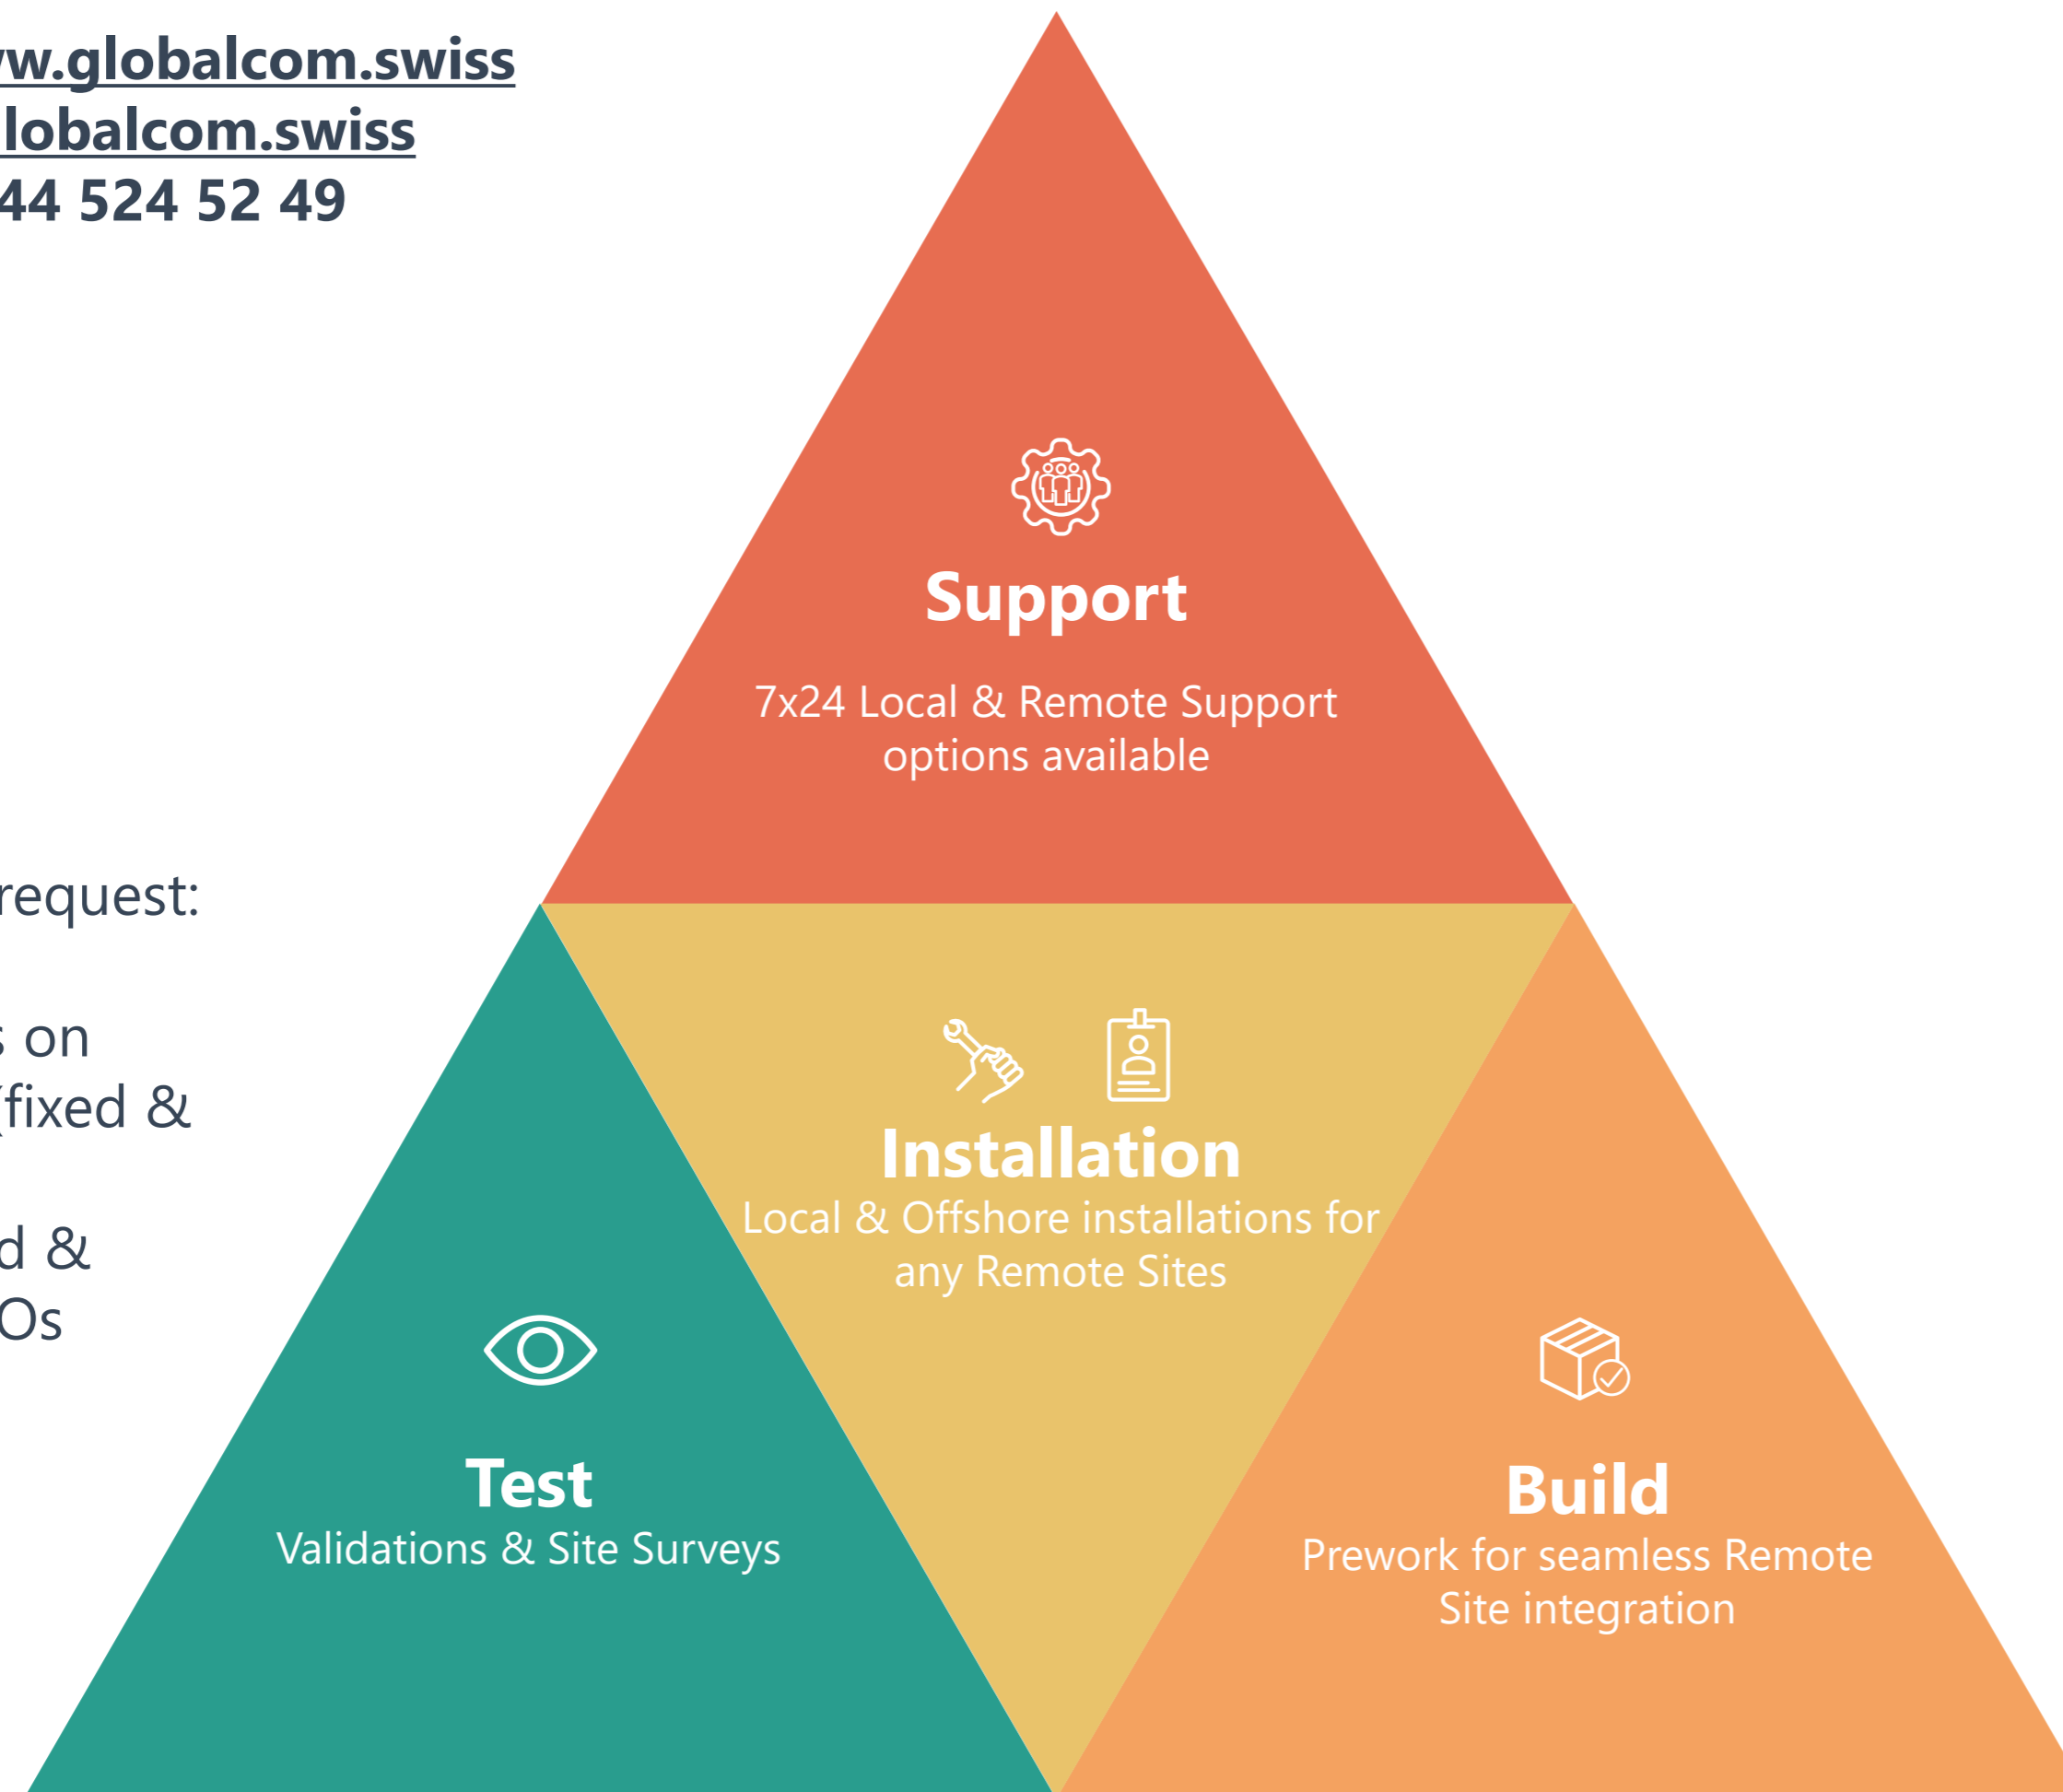

**Swiss Global
Communications**
SGC^{SA}

Satellite Service Offering

With 15 years of Offshore & Remote sites operations, SGC is your partner in the EMEA region for your satellite delivery & support requests

Maintenance & Support

- 7x24 Remote Support
- Technicians available in multiple Oil & Gas destinations
- Local people are supervised by Swiss Technicians with extensive experience

Installation & Commissioning